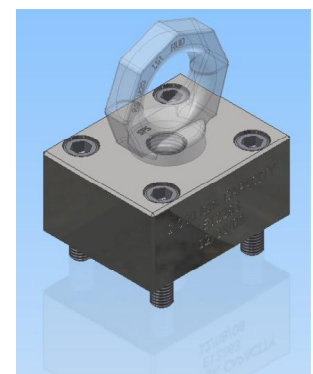

ADAPTER PLATES

ADAPTER PLATE WITH GSE
LIFT LUG

ADAPTER PLATE WITH GSE
LIFT LUG

ADAPTER PLATE WITH RUD
LIFTING EYE BOLT

ADAPTER PLATE WITH GSE
LIFT BLOCK

ADAPTER PLATE WITH CODIPRO
CENTRAL SAFETY SHACKLE

MULTI-PURPOSE ADAPTER PLATE
W/ RUD LIFTING EYE BOLT

MULTI-PURPOSE ADAPTER PLATE
WITH RUD LIFTING EYE BOLT

ADAPTER PLATE WITH RUD
LIFTING EYE BOLT