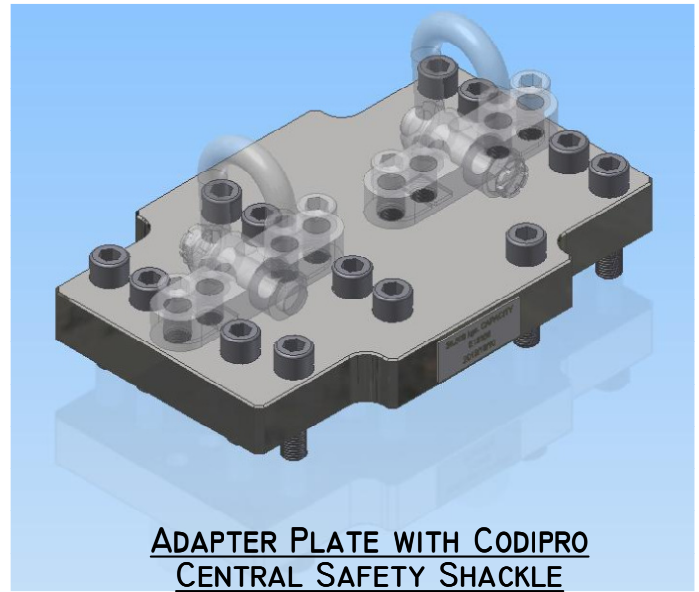

ADAPTER PLATES

ADAPTER PLATE WITH GSE
LIFT LUG

ADAPTER PLATE WITH GSE
LIFT LUG

ADAPTER PLATE WITH RUD
LIFTING EYE BOLT

ADAPTER PLATE WITH GSE
LIFT BLOCK

ADAPTER PLATE WITH CODIPRO
CENTRAL SAFETY SHACKLE

MULTI-PURPOSE ADAPTER PLATE
W/ RUD LIFTING EYE BOLT

MULTI-PURPOSE ADAPTER PLATE
WITH RUD LIFTING EYE BOLT

ADAPTER PLATE WITH RUD
LIFTING EYE BOLT