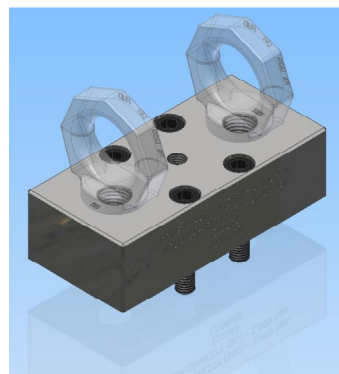

ADAPTER PLATES

ADAPTER PLATE WITH GSE
LIFT LUG

ADAPTER PLATE WITH GSE
LIFT LUG

ADAPTER PLATE WITH RUD
LIFTING EYE BOLT

ADAPTER PLATE WITH GSE
LIFT BLOCK

ADAPTER PLATE WITH CODIPRO
CENTRAL SAFETY SHACKLE

MULTI-PURPOSE ADAPTER PLATE
W/ RUD LIFTING EYE BOLT

MULTI-PURPOSE ADAPTER PLATE
WITH RUD LIFTING EYE BOLT

ADAPTER PLATE WITH RUD
LIFTING EYE BOLT