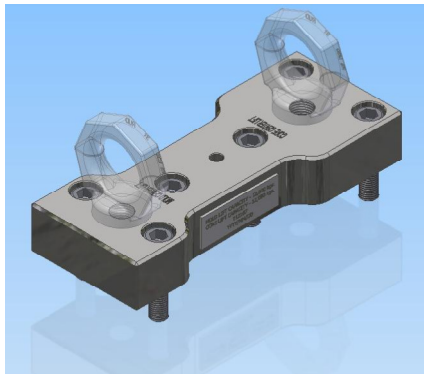

ADAPTER PLATES

ADAPTER PLATE WITH GSE
LIFT LUG

ADAPTER PLATE WITH GSE
LIFT LUG

ADAPTER PLATE WITH RUD
LIFTING EYE BOLT

ADAPTER PLATE WITH GSE
LIFT BLOCK

ADAPTER PLATE WITH CODIPRO
CENTRAL SAFETY SHACKLE

MULTI-PURPOSE ADAPTER PLATE
W/ RUD LIFTING EYE BOLT

MULTI-PURPOSE ADAPTER PLATE
WITH RUD LIFTING EYE BOLT

ADAPTER PLATE WITH RUD
LIFTING EYE BOLT