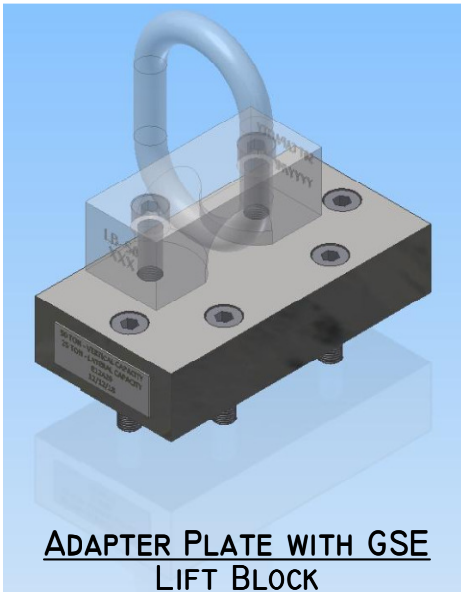

ADAPTER PLATES

ADAPTER PLATE WITH GSE
LIFT LUG

ADAPTER PLATE WITH GSE
LIFT LUG

ADAPTER PLATE WITH RUD
LIFTING EYE BOLT

ADAPTER PLATE WITH GSE
LIFT BLOCK

ADAPTER PLATE WITH CODIPRO
CENTRAL SAFETY SHACKLE

MULTI-PURPOSE ADAPTER PLATE
W/ RUD LIFTING EYE BOLT

MULTI-PURPOSE ADAPTER PLATE
WITH RUD LIFTING EYE BOLT

ADAPTER PLATE WITH RUD
LIFTING EYE BOLT