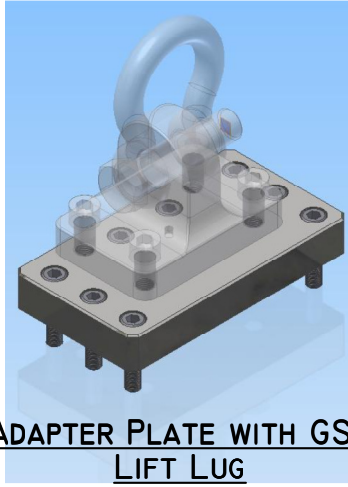

ADAPTER PLATES

ADAPTER PLATE WITH GSE
LIFT LUG

ADAPTER PLATE WITH GSE
LIFT LUG

ADAPTER PLATE WITH RUD
LIFTING EYE BOLT

ADAPTER PLATE WITH GSE
LIFT BLOCK

ADAPTER PLATE WITH CODIPRO
CENTRAL SAFETY SHACKLE

MULTI-PURPOSE ADAPTER PLATE
W/ RUD LIFTING EYE BOLT

MULTI-PURPOSE ADAPTER PLATE
WITH RUD LIFTING EYE BOLT

ADAPTER PLATE WITH RUD
LIFTING EYE BOLT