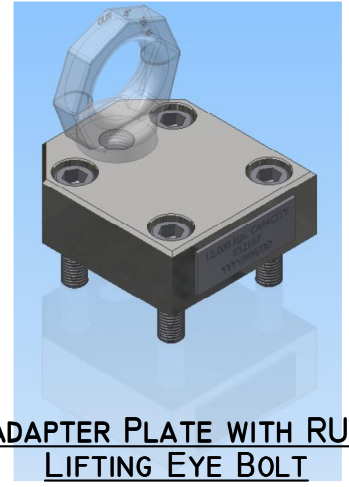

ADAPTER PLATES

ADAPTER PLATE WITH GSE
LIFT LUG

ADAPTER PLATE WITH GSE
LIFT LUG

ADAPTER PLATE WITH RUD
LIFTING EYE BOLT

ADAPTER PLATE WITH GSE
LIFT BLOCK

ADAPTER PLATE WITH CODIPRO
CENTRAL SAFETY SHACKLE

MULTI-PURPOSE ADAPTER PLATE
W/ RUD LIFTING EYE BOLT

MULTI-PURPOSE ADAPTER PLATE
WITH RUD LIFTING EYE BOLT

ADAPTER PLATE WITH RUD
LIFTING EYE BOLT