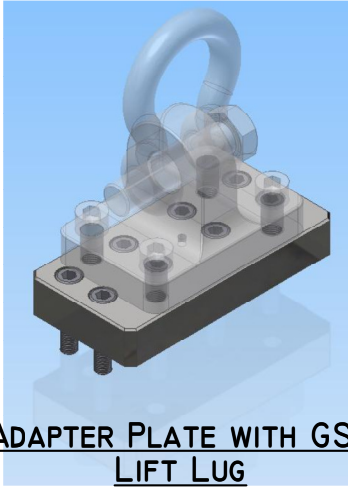

ADAPTER PLATES

ADAPTER PLATE WITH GSE
LIFT LUG

ADAPTER PLATE WITH GSE
LIFT LUG

ADAPTER PLATE WITH RUD
LIFTING EYE BOLT

ADAPTER PLATE WITH GSE
LIFT BLOCK

ADAPTER PLATE WITH CODIPRO
CENTRAL SAFETY SHACKLE

MULTI-PURPOSE ADAPTER PLATE
W/ RUD LIFTING EYE BOLT

MULTI-PURPOSE ADAPTER PLATE
WITH RUD LIFTING EYE BOLT

ADAPTER PLATE WITH RUD
LIFTING EYE BOLT